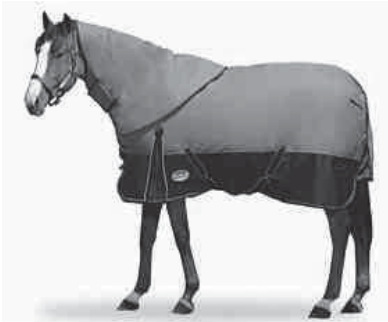

Options

Plywood Liner Recommended

Shed row add-ons available for unlimited number of stalls

PLAY CARNIVAL GAMES FOR AN ADDITIONAL **5%-75% OFF**
 ANY \$50.00 PURCHASE.

**WEATHERBETTA FULLNECK
 ORICAN FREESTYLE**