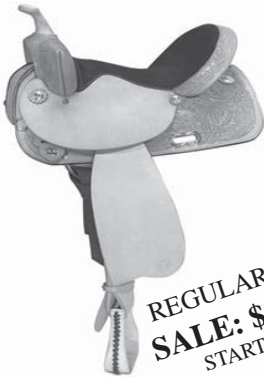

**90 DAYS Same As Cash
No Money Down
On All Qualifying Saddle Purchases**

USED CIRCLE Y FLEX
LIKE NEW

CIRCLE Y BARREL
STARTER

CIRCLE Y FLEX 2
CARLSBAND

CIRCLE Y FLEX 2
IRON TUNNEL

REGULAR: \$675
SALE: \$1399.00
STARTING AT

REGULAR: \$1700
SALE: \$1399.00
STARTING AT

REGULAR: \$1650
SALE: \$899.00
STARTING AT

REGULAR: \$1099
SALE: \$879.00
STARTING AT
\$675

FABTRON FLEX

OUTRIDER AUSSIE

CIRCLE Y BARREL
PROVEN STONE

CIRCLE Y BARREL
PROVEN DASH

REGULAR: \$18
SALE: \$129.00
STARTING AT

REGULAR: \$1399
SALE: \$1269.00
STARTING AT

REGULAR: \$650
SALE: \$499.00
STARTING AT

REGULAR: \$528
SALE: \$475
STARTING AT

ABETTA FLEX

ABETTA

KING LEATHER
PLEASURE