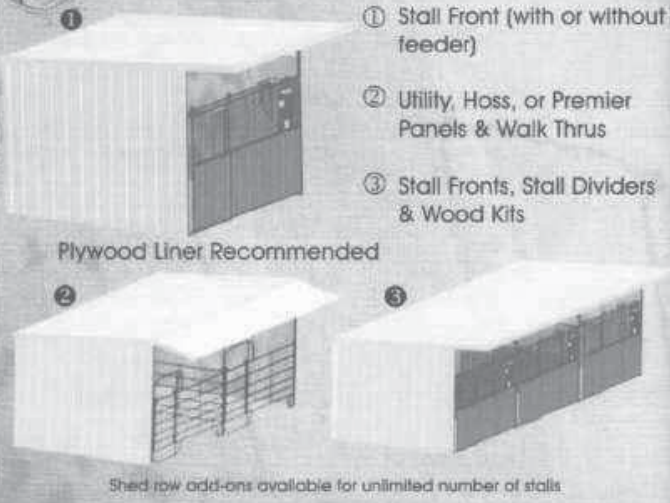

Quality engineering for maximum durability and ease of use, Priefert utility horse panels consist of 1 5/8" steel tube horizontal rails, drilled to accept one piece round pipe vertical stays. Baked-on TGIC polyester coating protects against manure, fading, and chemicals. Priefert chain connectors secure panels close together to eliminate leg and neck traps. These panels have no protruding ends or sharp edges to injure horses.

Only One "Horse Safe" Round Pen Priefert Utility Panel

**90 DAYS Same As Cash
No Money Down
On All Qualifying Priefert Purchases**

Horse Shelter Packages:

To Fit Your Size Needed And Easy Do It Your-
Self Assembly And Installation

- *Powder Coated over Galvanized Sheet Metal Tin
- *Roof 1:12 Pitch. 10' Tall at Front & 9' Tall Back
- *Architectural Grade Powder Coated Framework
- *Easy Attachment Of Panels, Stall Dividers, Or Stall Fronts
- *Able To Add On The Size At Any time

Options

Plywood Liner Recommended

Shed row add-ons available for unlimited number of stalls

PLAY CARNIVAL GAMES FOR AN ADDITIONAL **5%-75% OFF**
 ANY \$50.00 PURCHASE.

**WEATHERBETTA FULLNECK
 ORICAN FREESTYLE**